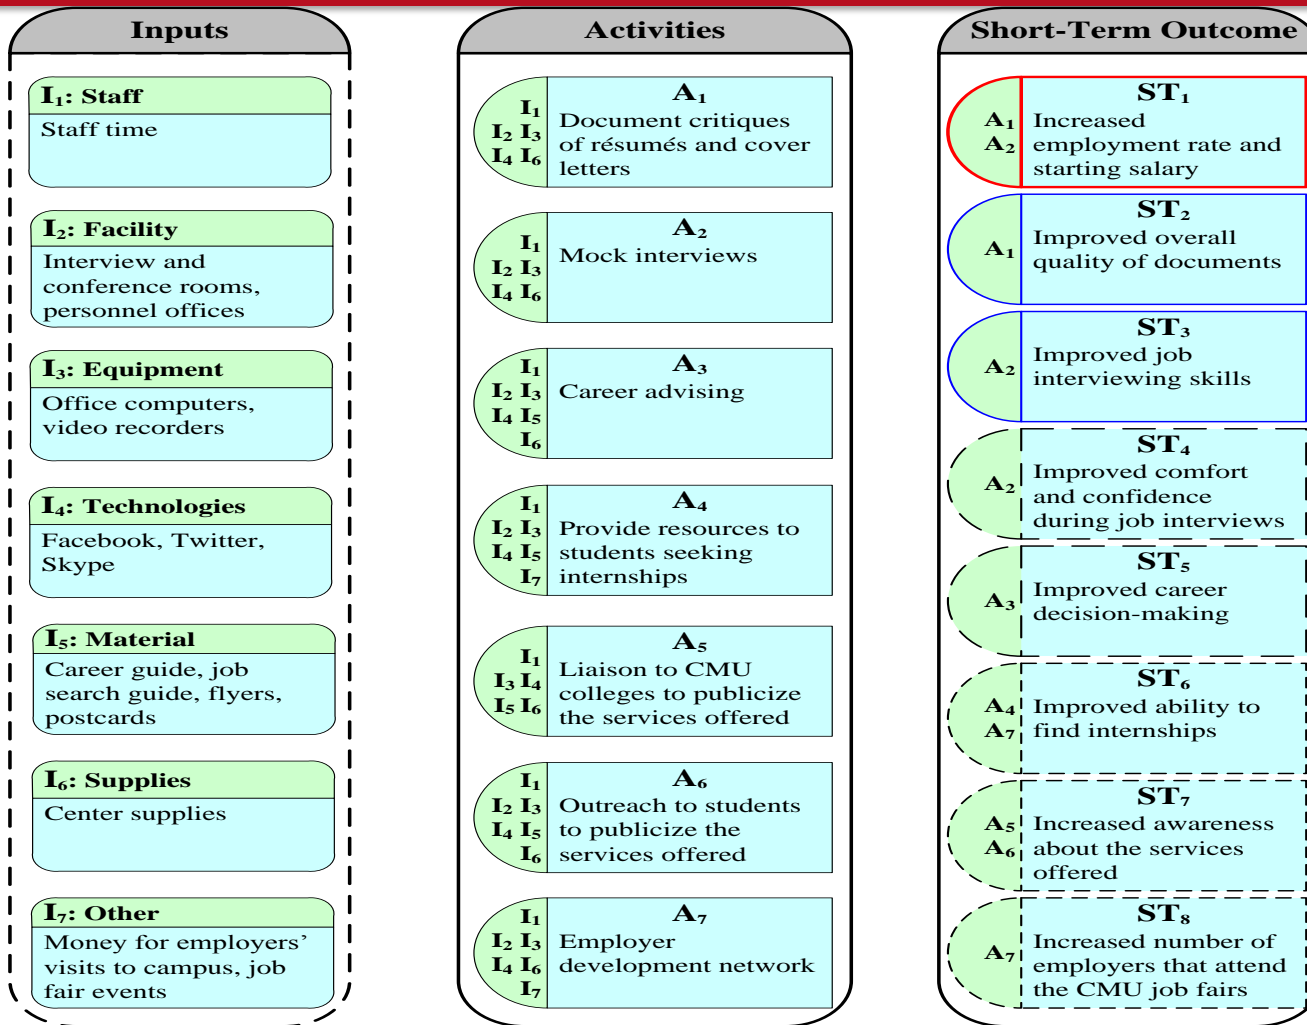

THE OHIO STATE UNIVERSITY

Constructing Logic Models for Program Evaluation

Mihaiela Ristei Gugiu, Ph.D.
The Crane Center for Early Childhood
Policy and Research

Semi-Structured Interview Protocol

- Used in:
 - U.S.
 - ✓ USDA Food and Nutrition Services
 - ✓ NIH: National Center for Biotechnology Information
 - Australia
 - Europe
 - South Korea
- Applied in the fields of:
 - Business & economics
 - Health care
 - Education
 - Criminal Justice

Semi-Structured Interview Protocol

Logic Model-Career Services Program

Thank you!

Citation:

P. C. Gugiu & L. Rodriguez-Campos, 2007.

“Semi-Structured Interview Protocol for Constructing Logic Models,” *Evaluation and Program Planning* 30 (4), pp. 339-350.